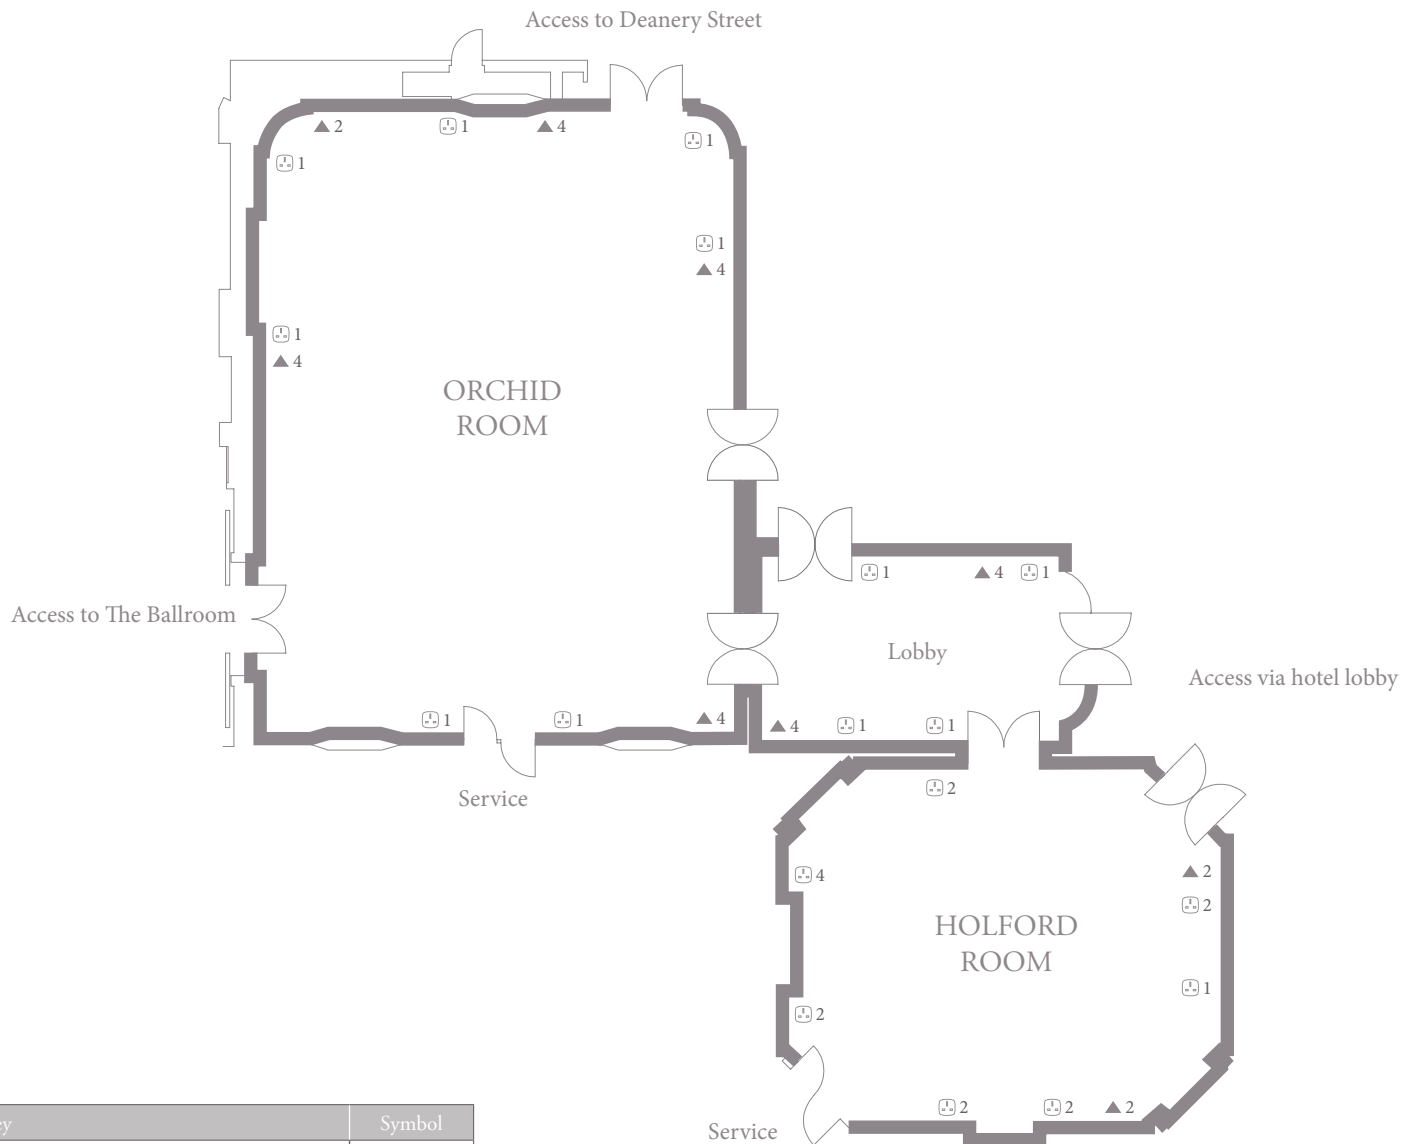

The Dorchester

Holford and Orchid Rooms

Ground floor

Key	Symbol
Power socket	⊞
Cat 5 / IP / ISDN	▲

HOLFORD ROOM	Metres	Feet
Area	81m ²	871ft ²
Ceiling height (highest)	4.3m	14'1"
Ceiling height (lowest)	4m	13'1"
Length (maximum)	9.8m	32'2"
Width (maximum)	8.3m	27'2"

Capacities	Maximum
Breakfast	60
Boardroom	26
Cabaret	40
Classroom	30
Cocktails	100
Dinner	60
Dinner dance	-
Hollow square	36
Lunch	60
Theatre	50
U-shape	30

ORCHID ROOM	Metres	Feet
Area	159m ²	1,711ft ²
Ceiling height (highest)	3.88m	12'8"
Ceiling height (lowest)	3.58m	11'8"
Length (maximum)	14.5m	47'6"
Width (maximum)	11m	36'1"

Capacities	Maximum
Breakfast	144
Boardroom	42
Cabaret	72
Classroom	100
Cocktails	250
Dinner	144
Dinner dance	120
Hollow square	60
Lunch	144
Theatre	120
U-shape	42