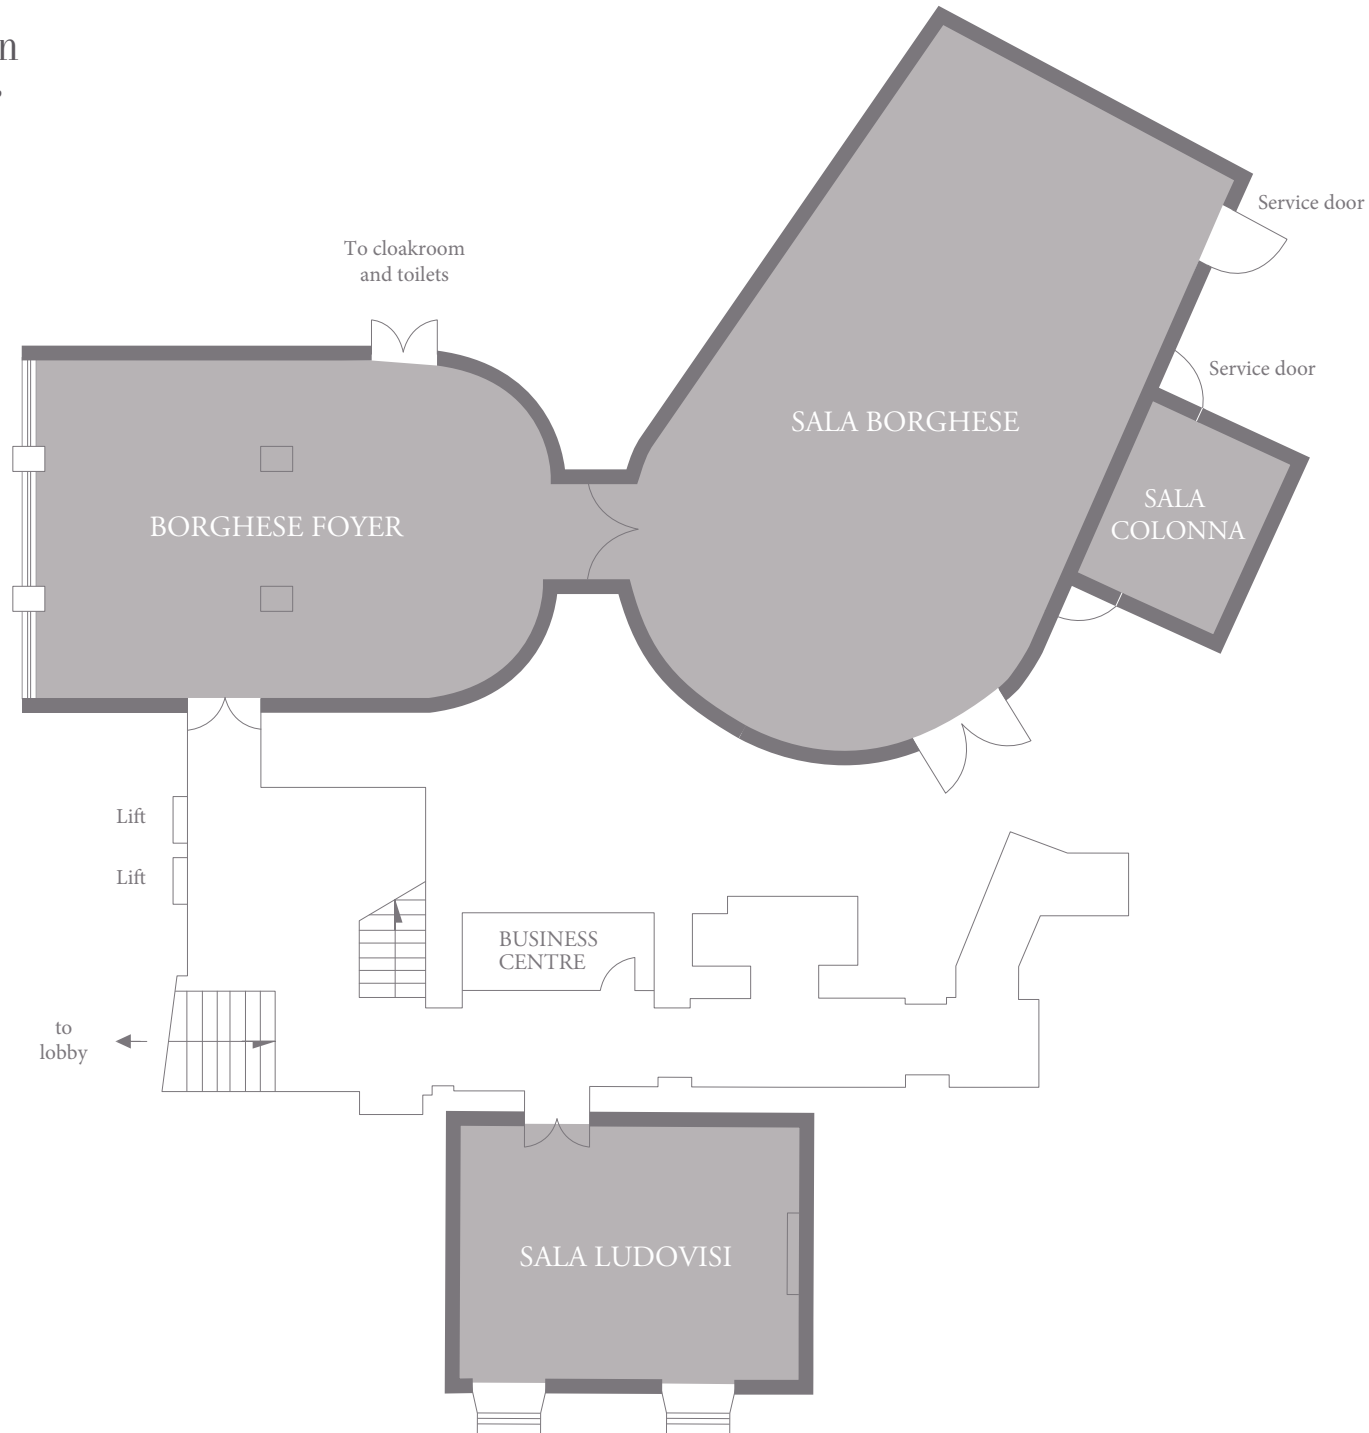

Hotel Eden

First floor

BORGHESE FOYER	Metres	Feet
Area	70m ²	753ft ²
Ceiling height	3.3m	10'10"
Length (maximum)	10m	32'10"
Width (maximum)	7m	23'

SALA BORGHESE	Metres	Feet
Area	94m ²	1,012ft ²
Ceiling height	3.8m	12'5"
Length (maximum)	14m	45'10"
Width (maximum)	7.9m	25'10"

SALA LUDOVISI	Metres	Feet
Area	37m ²	398ft ²
Ceiling height	3.7m	12'2"
Length (maximum)	7m	22'11"
Width (maximum)	5.3m	17'4"

SALA COLONNA	Metres	Feet
Area	21m ²	226ft ²
Ceiling height	3.25m	10'7"
Length (maximum)	5m	16'4"
Width (maximum)	4.2m	13'9"