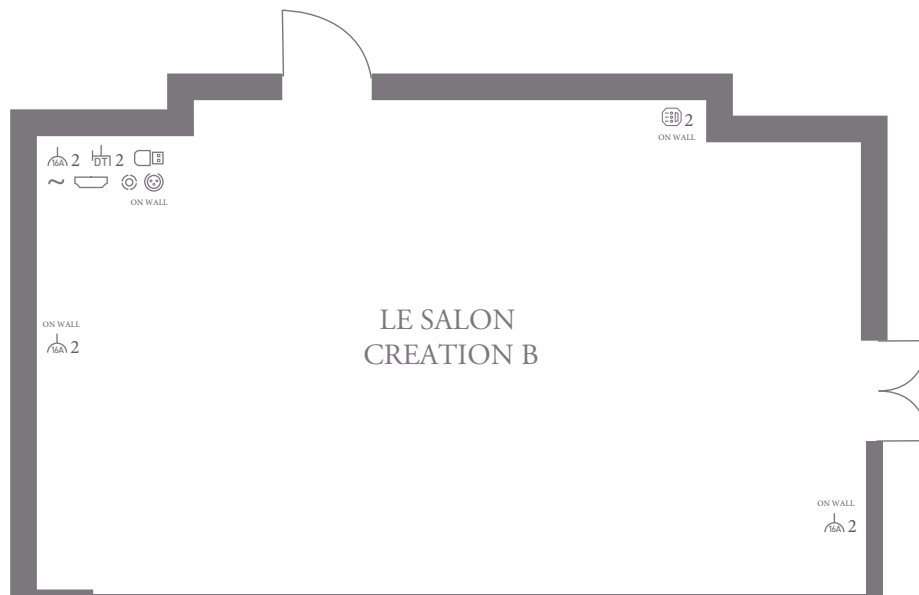

Hôtel Plaza Athénée
Le Salon Creation B
First floor

Access via
 25 or 27 avenue Montaigne.
 Stairs and lift located close to
 Le Salon Haute Couture.

LE SALON CREATION B	Metres	Feet
Area	30m ²	323ft ²
Ceiling height	2.8m	9'18"
Length (maximum)	7.56m	24'8"
Width (maximum)	3.67m	12'

Capacities	Maximum
Theatre	20
Classroom	12
Boardroom	12
U-shape	9
Cabaret	7
Banquet ovals	18
Cocktails	15

Key	Symbol
LAN port	
USB	
HDMI	
XLR socket	
Jack socket	
RCA socket	
VGA socket	
PC socket	
16A socket	