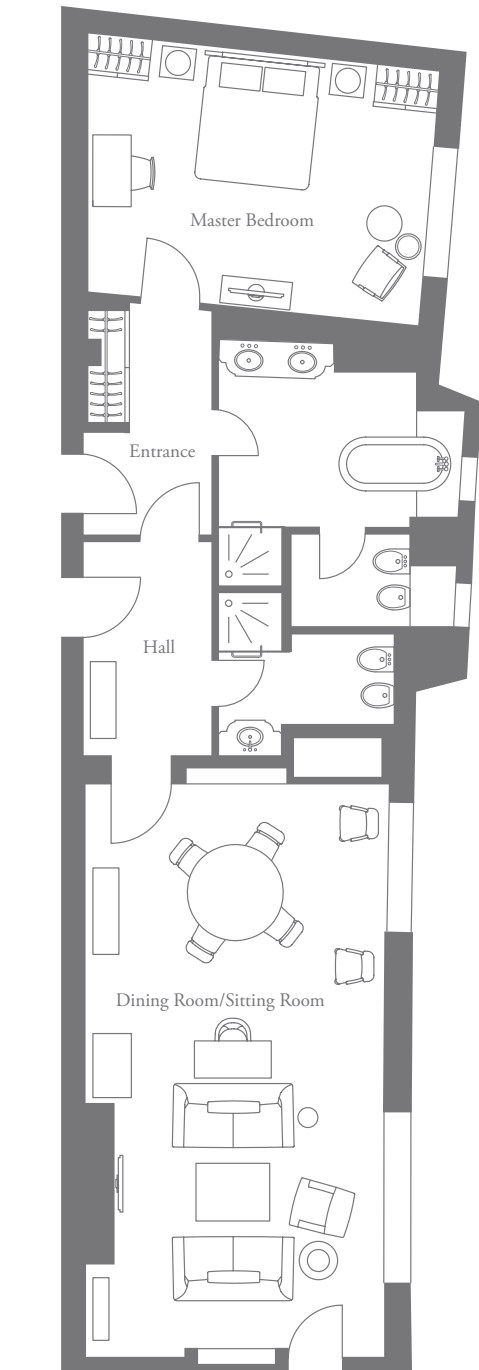

The Dorchester

Park Suite

Room	Square Metres	Square Feet
As a 1 bedroom suite	99.64	1096
As a 2 Bedroom suite	125.55	1381
As a 3 Bedroom suite	151.73	1669

Please note that this plan is for reference only and the layout of your Park Suite may vary depending on the location in the building.