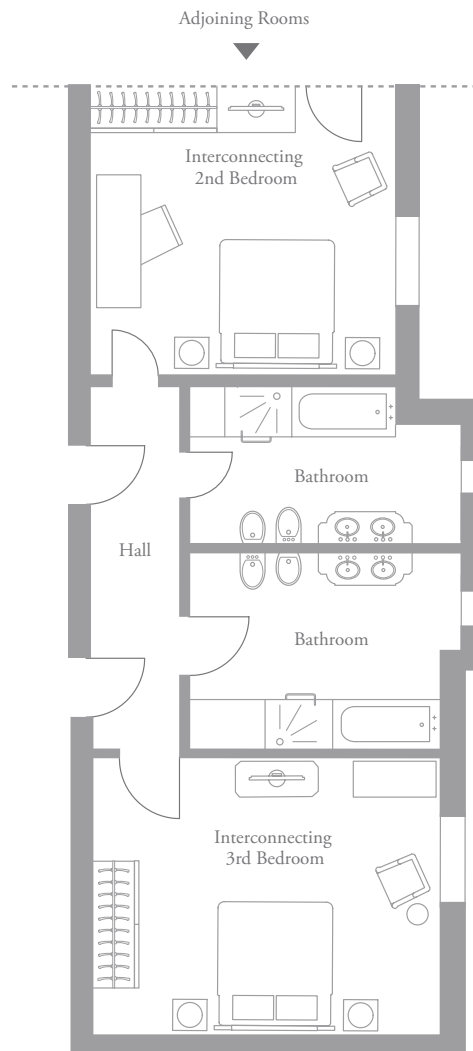

The Dorchester

Park Suite

Room	Square Metres	Square Feet
As a 1 bedroom suite	99.64	1096
As a 2 Bedroom suite	125.55	1381
As a 3 Bedroom suite	151.73	1669

Please note that this plan is for reference only and the layout of your Park Suite may vary depending on the location in the building.