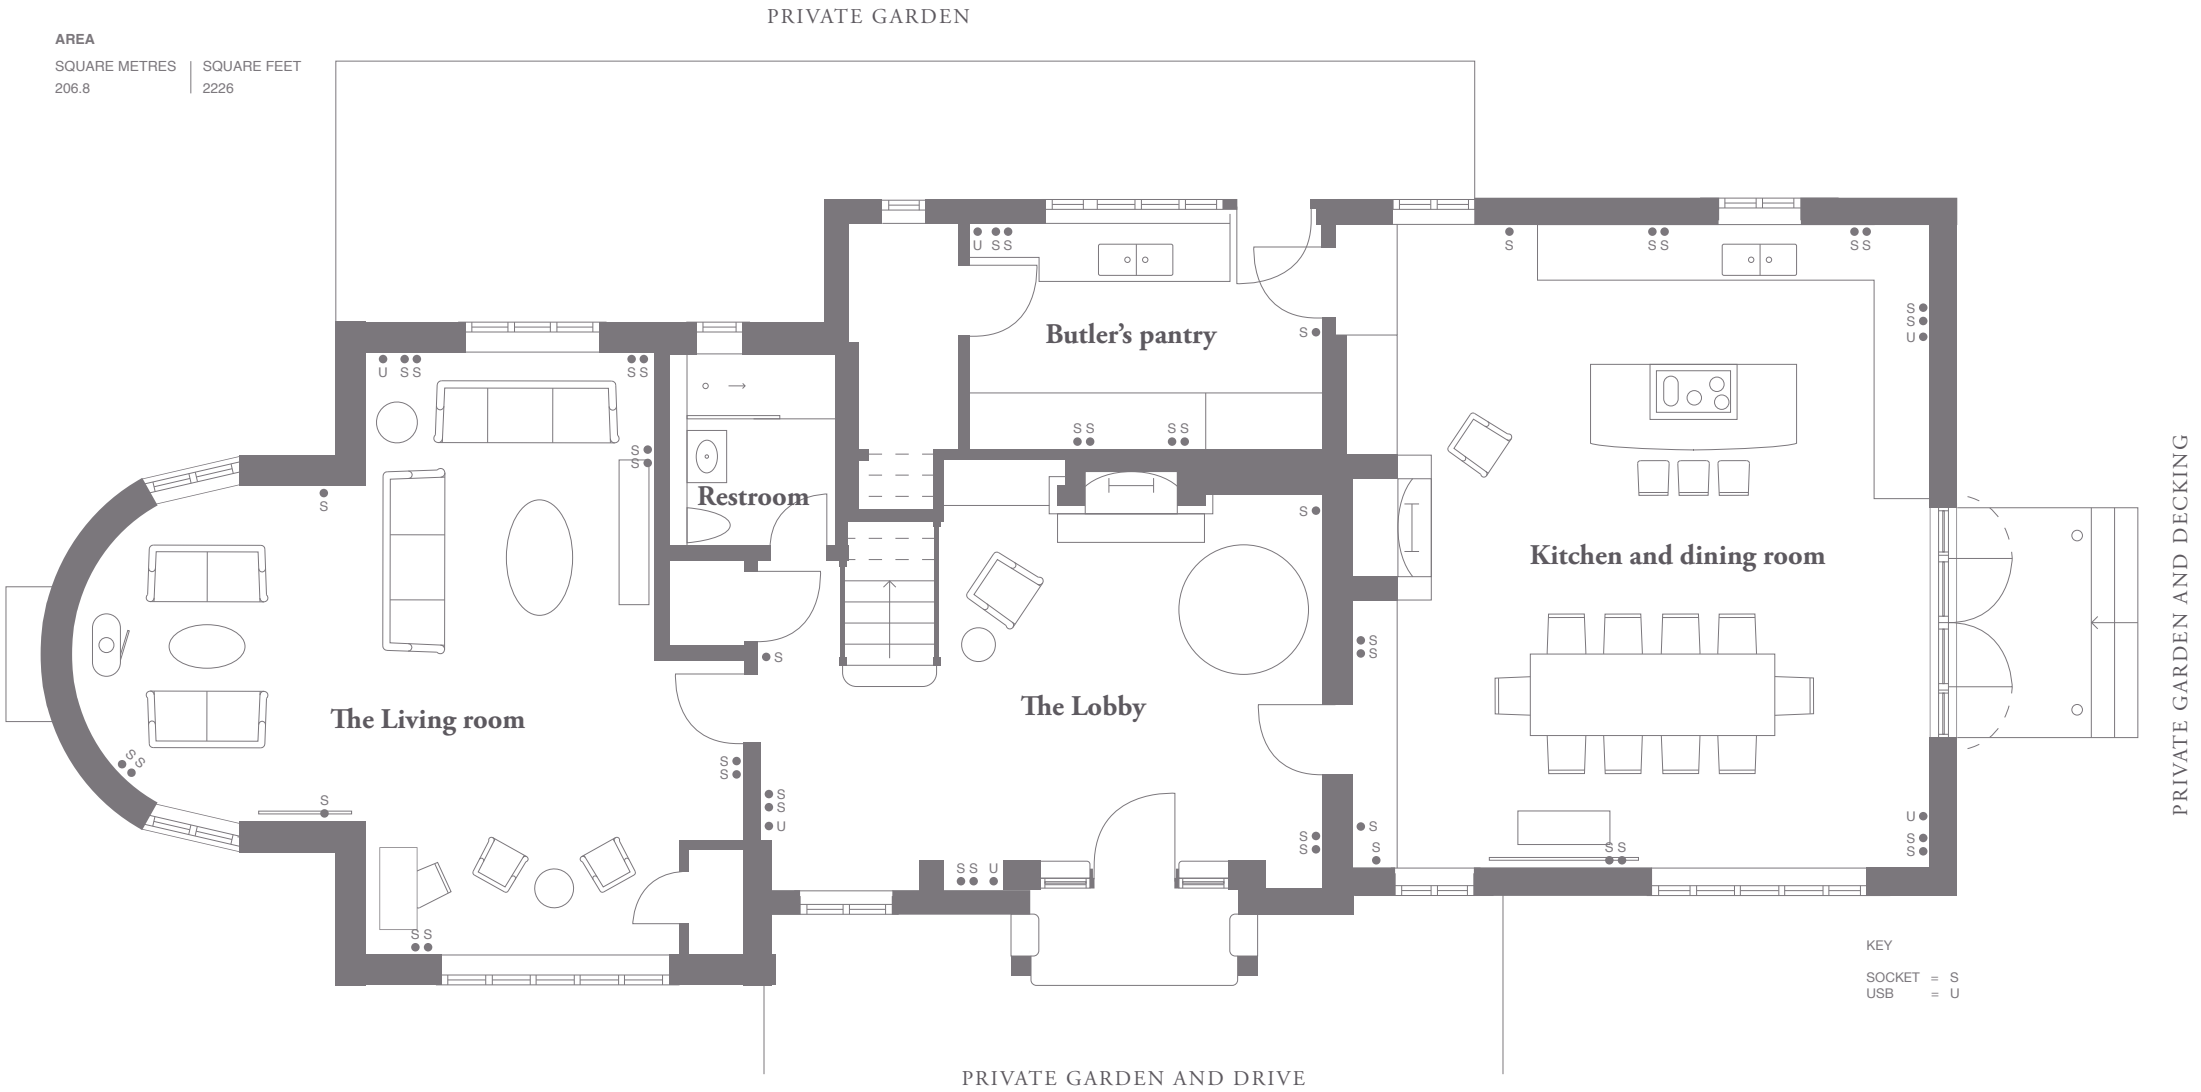

Coworth Park
North Lodge
First floor

AREA
SQUARE METRES | SQUARE FEET
206.8 | 2226

KEY
SOCKET = S
USB = U

Coworth Park North Lodge *Ground floor*

AREA
SQUARE METRES | SQUARE FEET
206.8 | 2226

KEY
SOCKET = S
USB = U