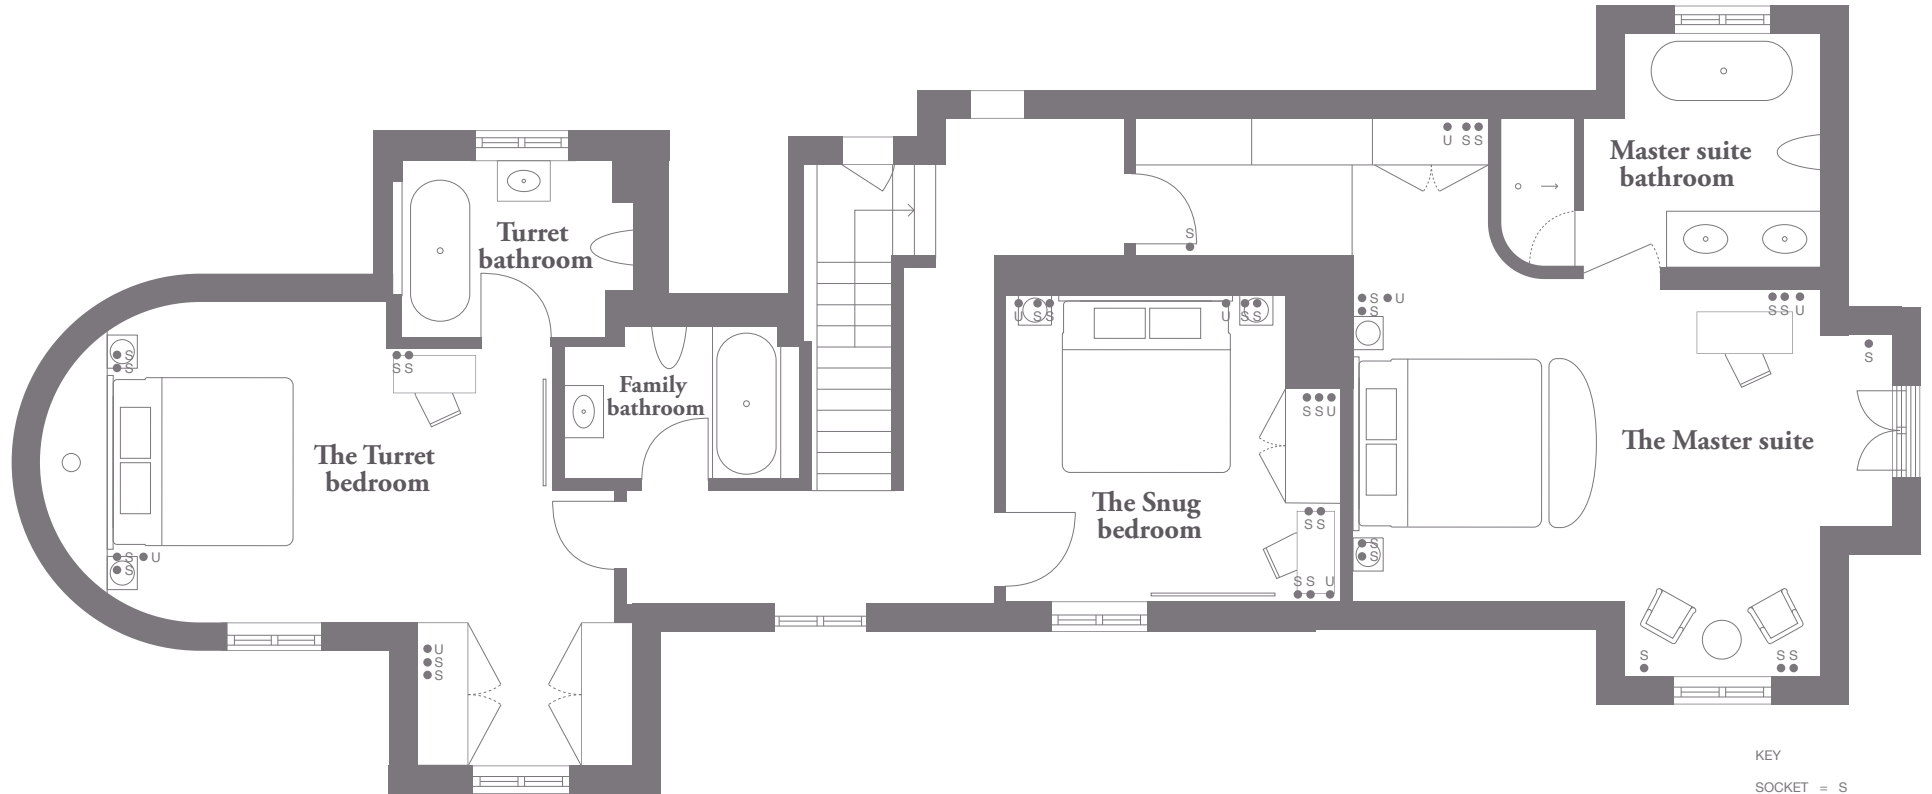

Coworth Park
North Lodge
First floor

AREA
SQUARE METRES | SQUARE FEET
206.8 | 2226

KEY
SOCKET = S
USB = U

Coworth Park North Lodge *Ground floor*

AREA
SQUARE METRES | SQUARE FEET
206.8 | 2226

KEY
SOCKET = S
USB = U