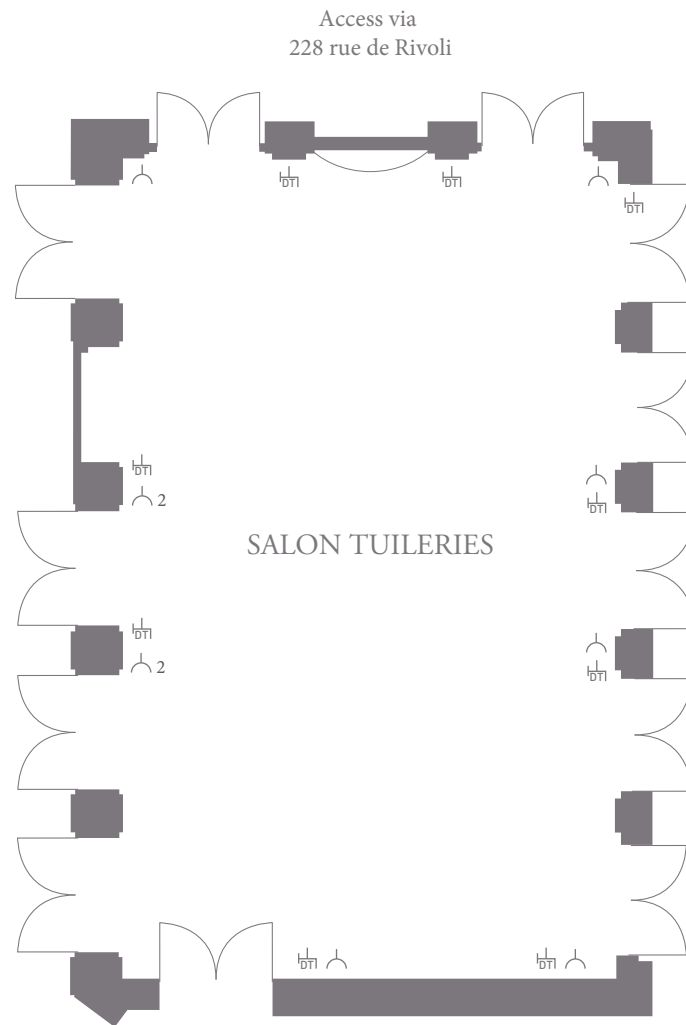

Le Meurice
Salon Tuileries
Ground floor

SALON TUILERIES	Metres	Feet
Area	125m ²	1,350ft ²
Ceiling height	3.63m	9'8"
Length (maximum)	14.2m	46'
Width (maximum)	8.8m	26'2"

Capacities	Maximum
Theatre	120
Classroom	60
Boardroom	28
U-shape	25
Conference	28
Banquet round	80
Cocktails	170

Key	Symbol
Electricity socket	⌋
LAN port	⌋