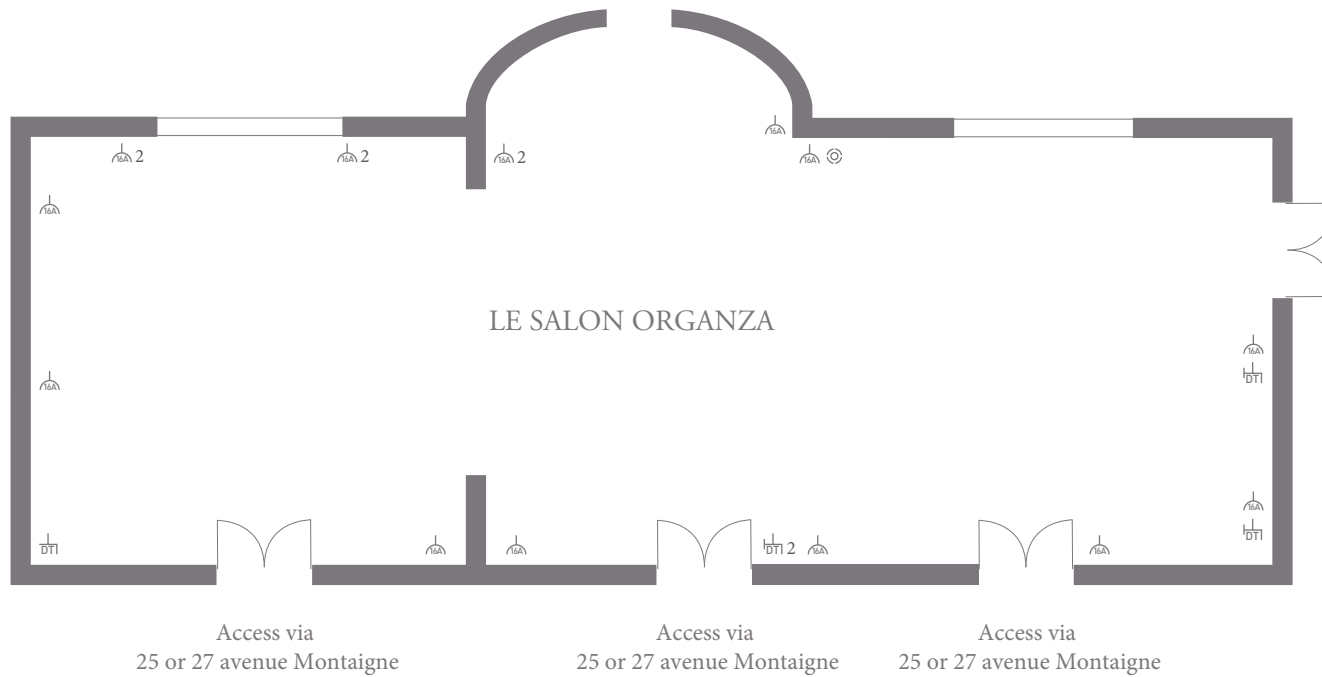

Hôtel Plaza Athénée
Le Salon Organza
 Ground floor

LE SALON ORGANZA	Metres	Feet
Area	85m ²	915ft ²
Ceiling height	5.5m	18'
Length (maximum)	16m	52'5"
Width (maximum)	6m	19'

Capacities	Minimum	Maximum
Theatre	20	60
Classroom	10	30
Boardroom	-	26/32
U-shape	-	30
Cabaret	-	45
Banquet ovals	-	45
Cocktails	-	120

Key	Symbol
LAN port	
Audio socket	
16A socket	